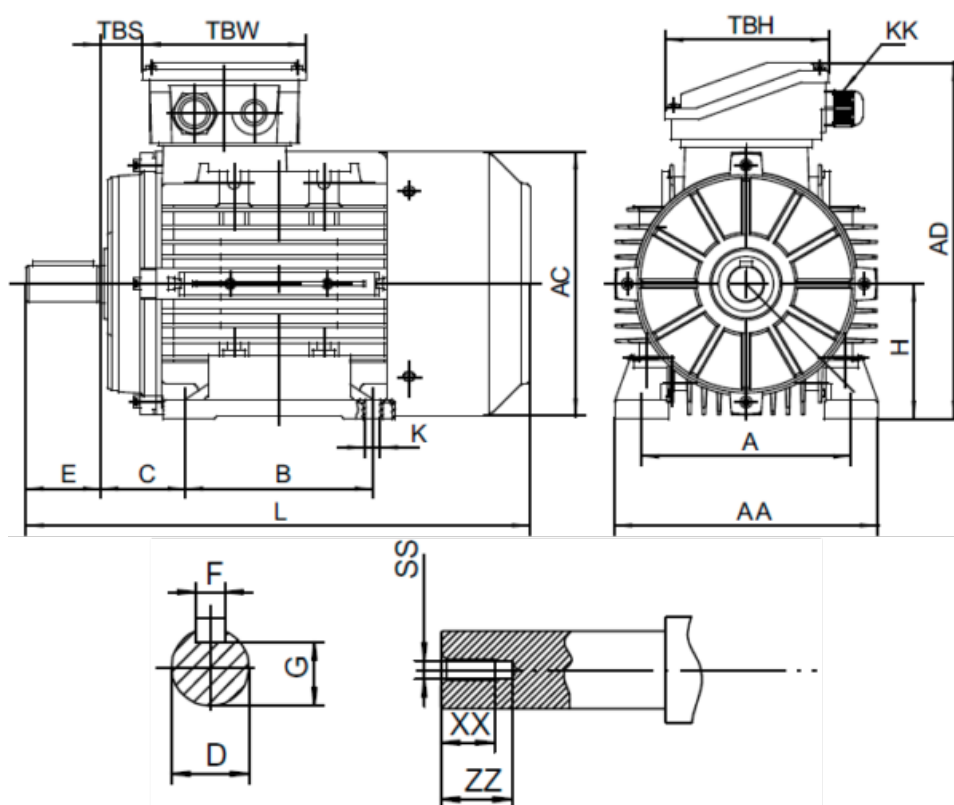

Data Sheet

Article number: 253900750422

Description: Kleedrive T4A 132M-4 7.5kw 1400 rpm
3x230/400V 50 HZ IP55 B3 Eff=92,6%

Measures

A = 216	F = 10	TBW = 118
AA = 260	G = 33	XX = 28
AC = Ø261	H = 132	ZZ = 37
AD = 323	KK = -	
B = 178	L = 498	
C = 89	SS = M12	
D = Ø38	TBH = 118	
E = 80	TBS = 36.5	